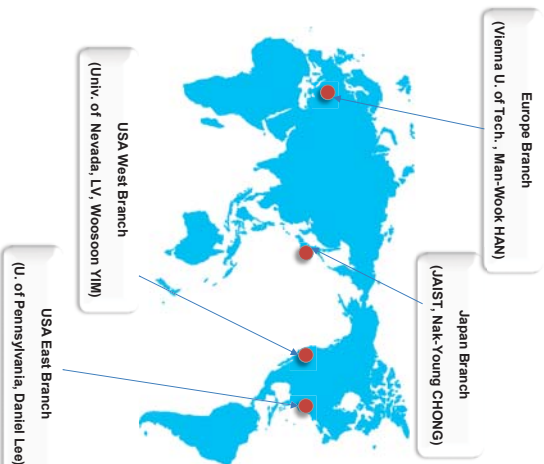

IV. Overseas Branch Offices

Internationalization

- To advance international cooperation through overseas branch offices and mutual international organizations

Global Network

- Exchange of scientific information with overseas researchers

V. Activities

II. Conference

KRoC (Annual, Jan-Feb, Domestic)

- Korea Robotics Society Annual Conference (KRoC)
- Foster high-quality human resources and high-tech industries by exchanging information and opinions

URAI (Annual, Jun-Jul, International)

- International Conference on Ubiquitous Robots and Ambient Intelligence (URAI)
- Bring together academicians, researchers, engineers, and students worldwide to discuss the state-of-the-art technology and to present recent works related to the various aspects of all kinds of robots

Conferences