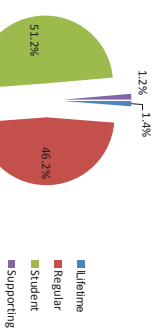

Members component ratio (2015)

KROS
KOREA ROBOTICS SOCIETY

Thank you

Prof. Jaeheung Park, Director of International Affairs
Seoul National Univ. park73@snu.ac.kr

Prof. Hyoukryeol Choi, Vice President, Publication,
Sungkyunkwan Univ. hchoi@me.skku.ac.kr

Prof. Chul-Goo Kang, President
Konkuk Univ. cgkang@konkuk.ac.kr